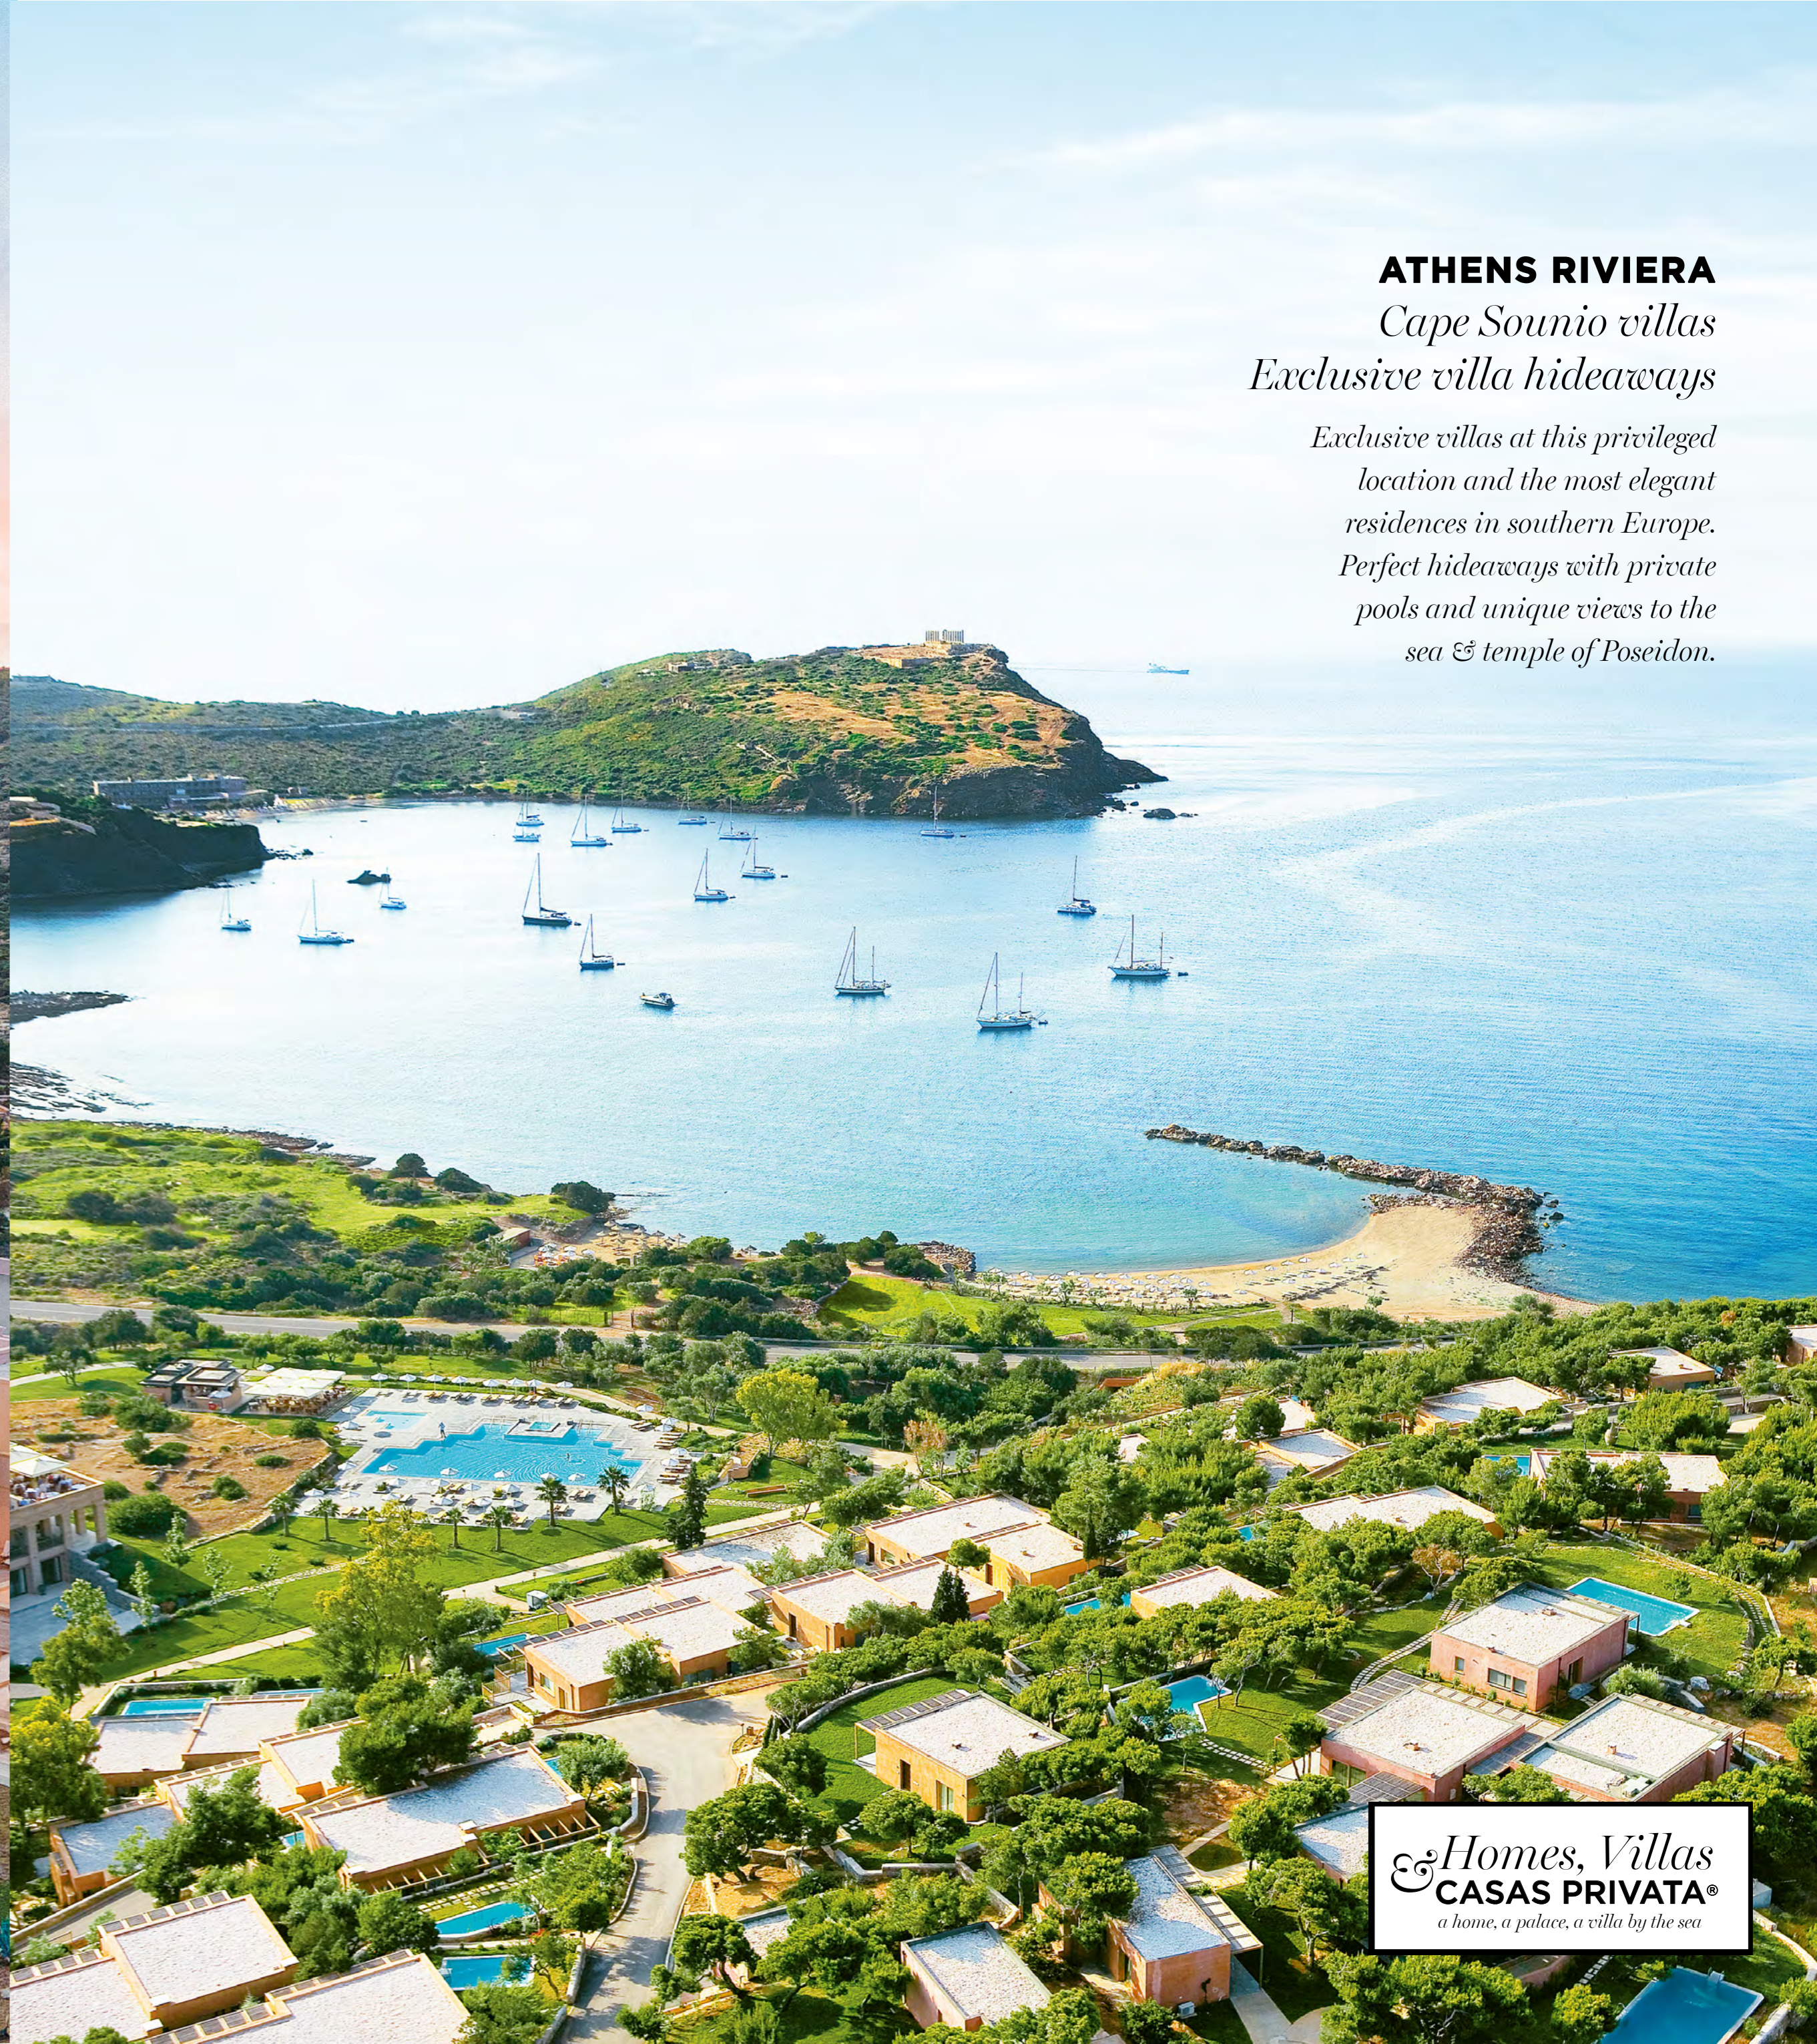

ATHENS RIVIERA
Cape Sounio villas
Exclusive villa hideaways

Exclusive villas at this privileged location and the most elegant residences in southern Europe. Perfect hideaways with private pools and unique views to the sea & temple of Poseidon.