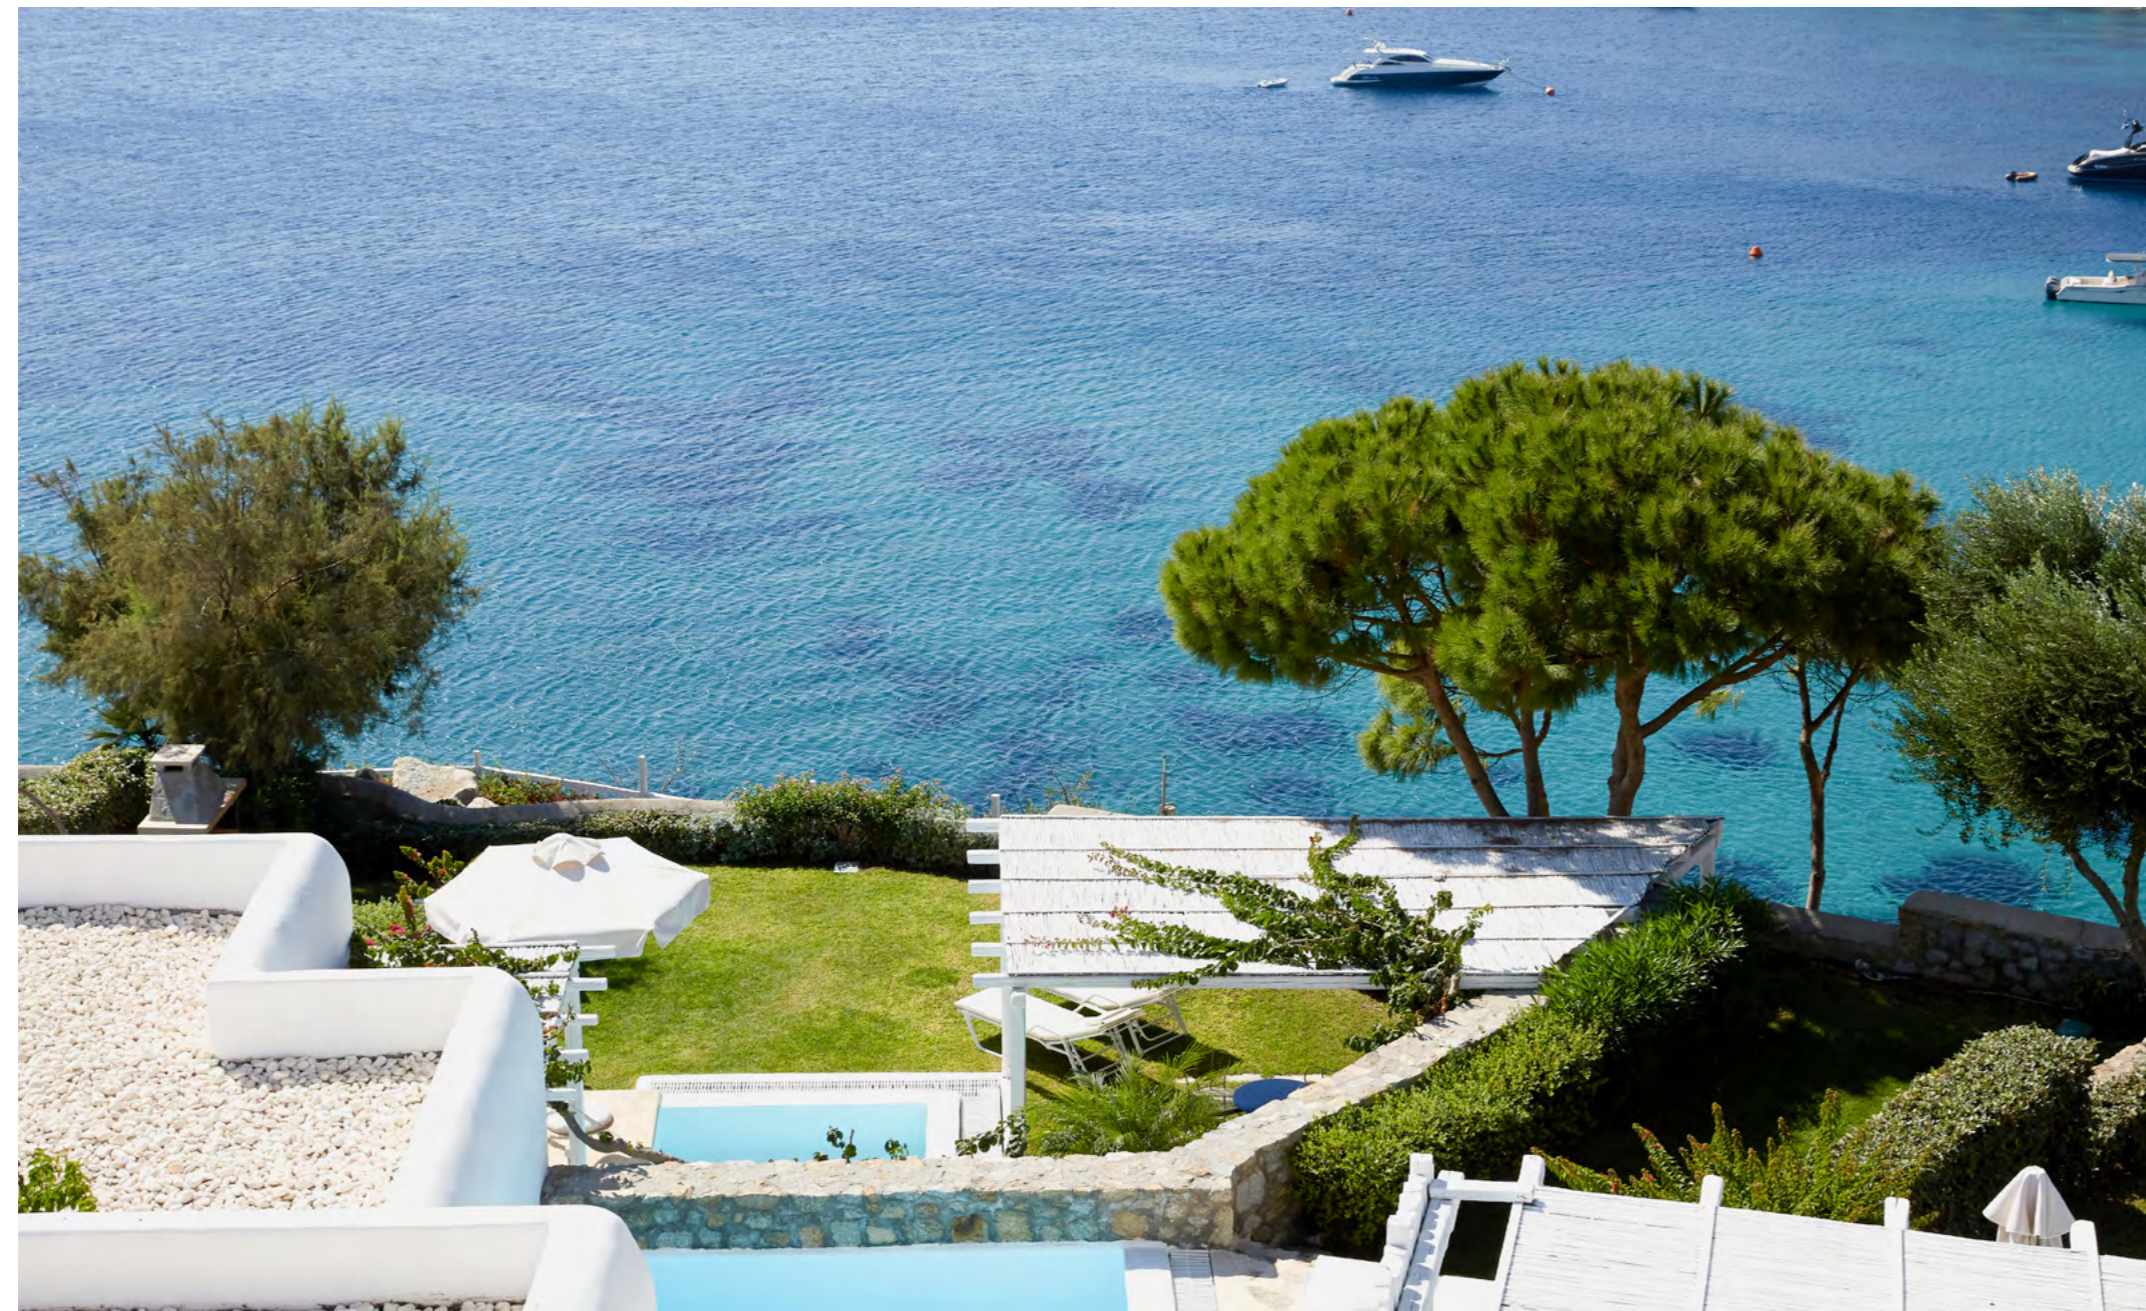

MYKONOS BLU

Endless Blu Villa

PRIVATE POOL

- **ROOM SIZE** 82m², Outdoor 210m², Pool 32m²
- **LAYOUT** Two villa areas, 2 Master Bedrooms
- **LOCATION** Prime Waterfront
- **VIEW** Panoramic Sea
- **SLEEPS** 4 Adults + 2 Children

[VIEW MORE](#)