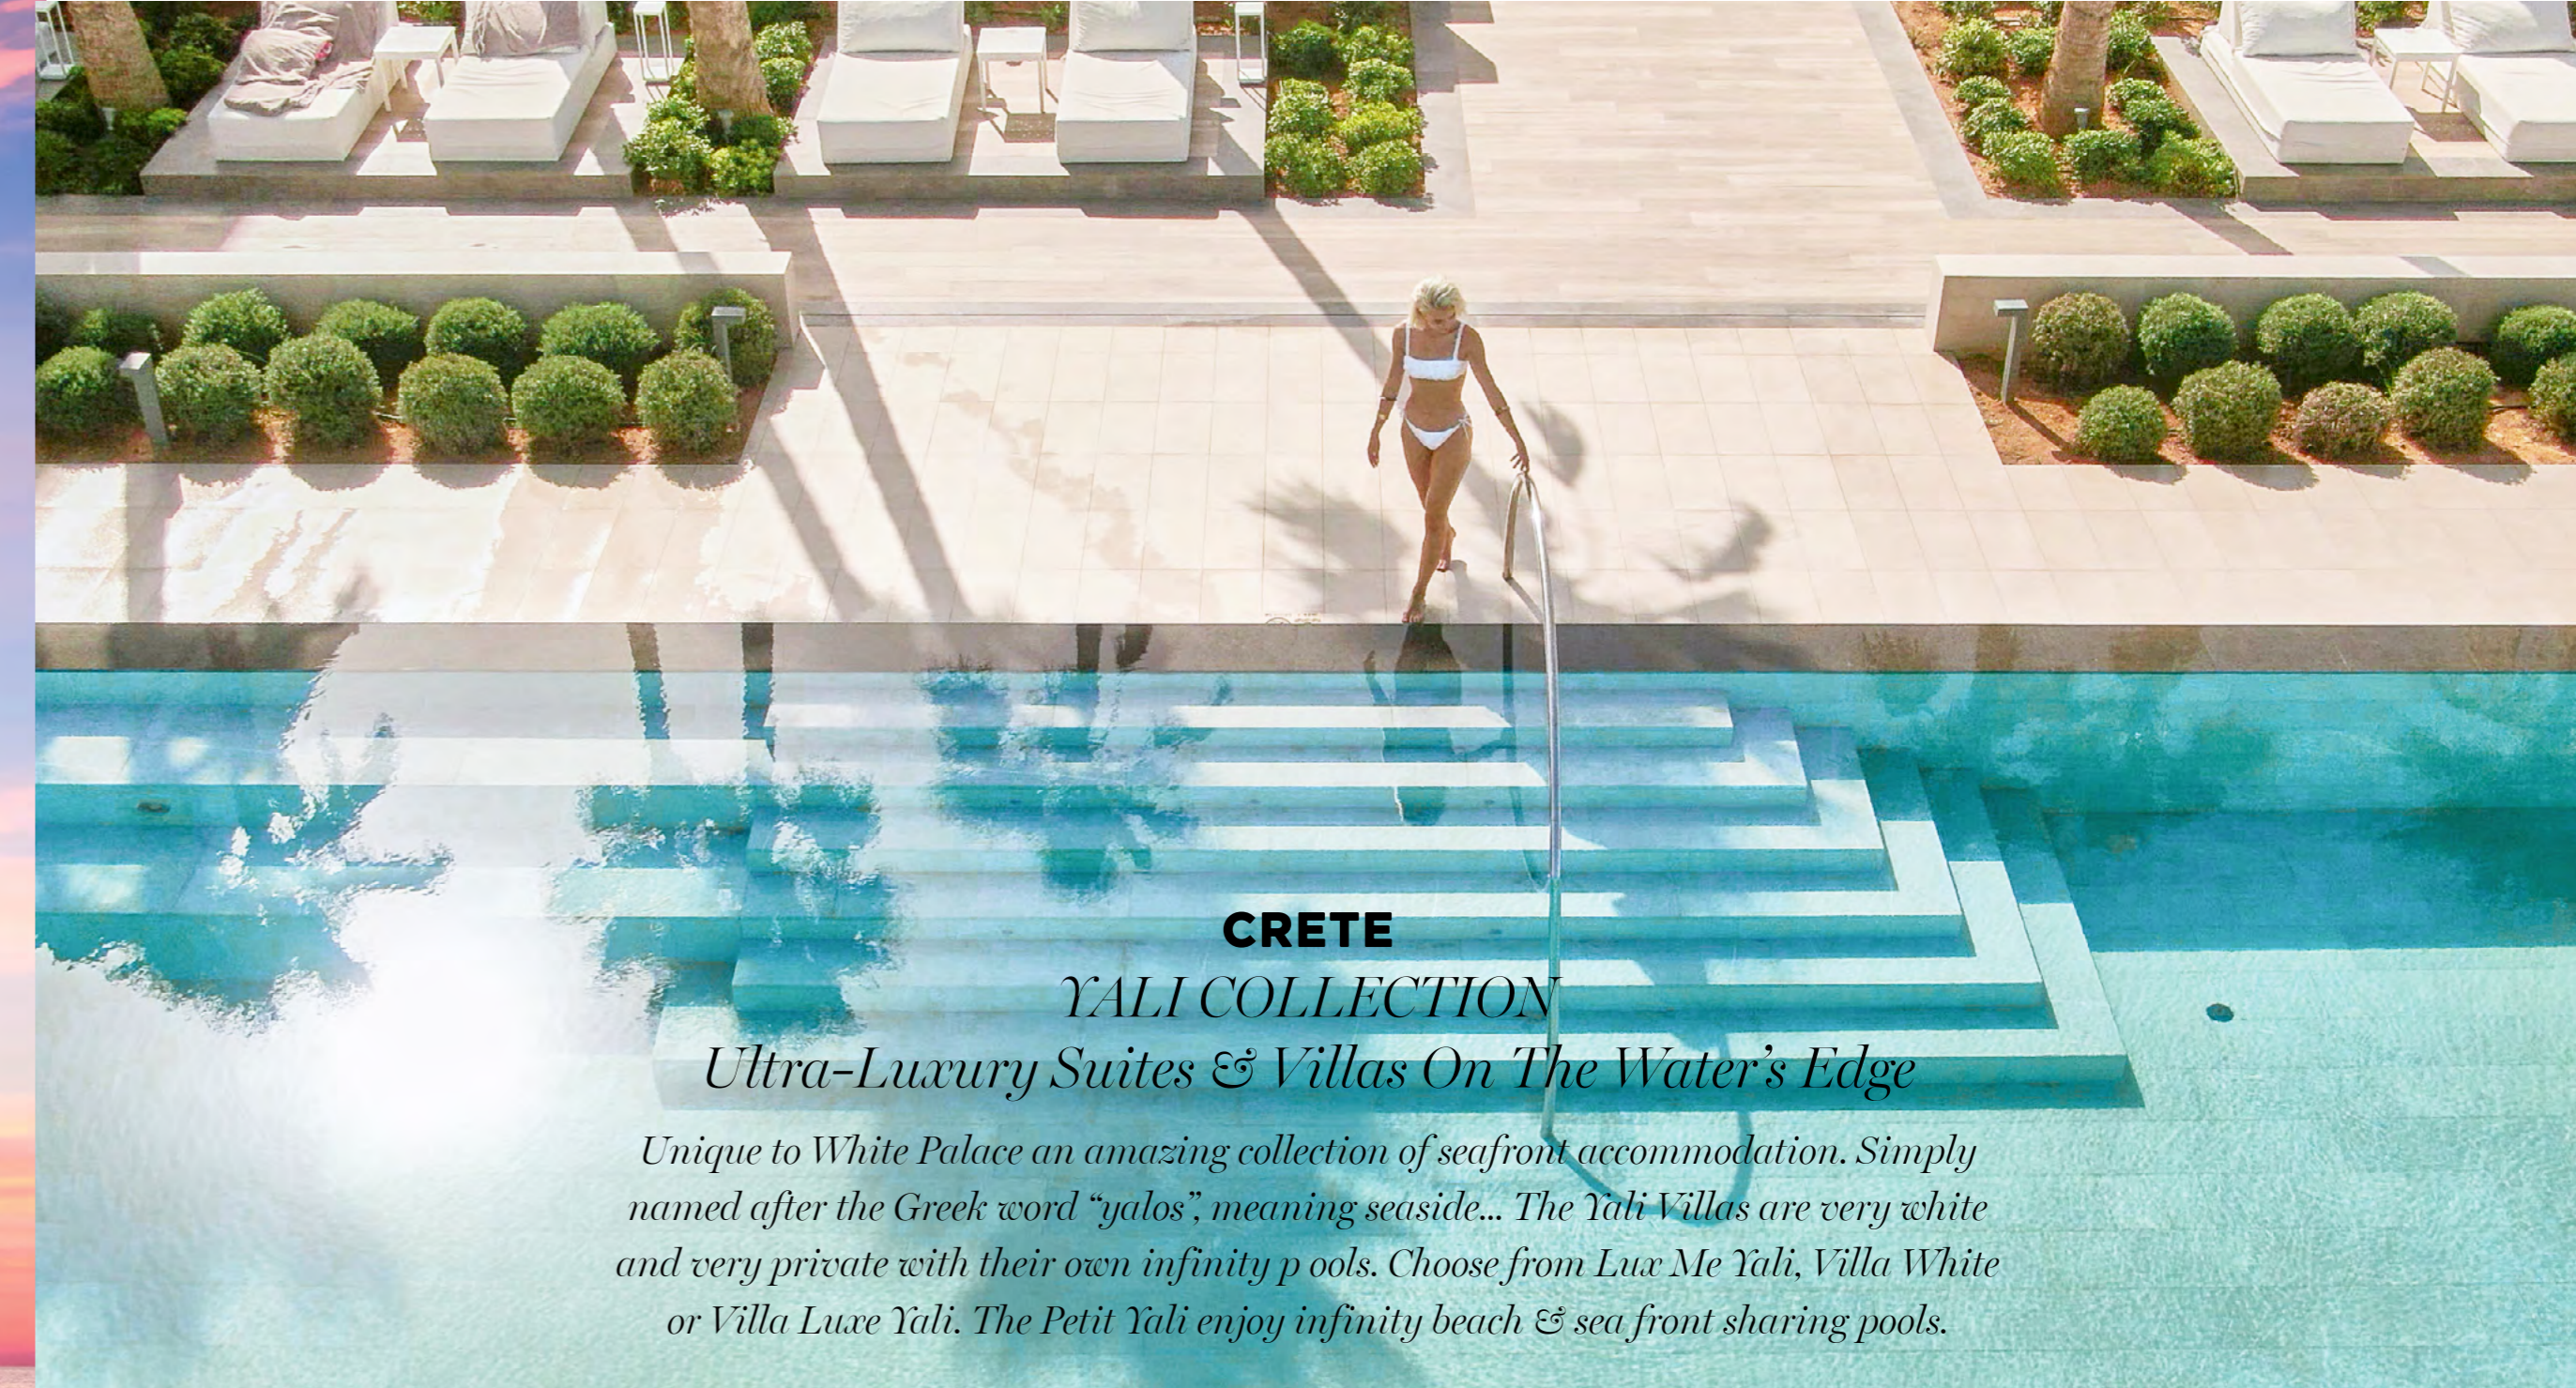

# LUX ME WHITE PALACE

*A fantasy of waterfront life*

WHITE PALACE, LIES ON THE ISLAND'S STUNNING NORTH COAST AND FEATURES OPEN-STYLE PUBLIC SPACES & GENEROUS LIGHT-FILLED ACCOMMODATIONS THAT MIRROR THE EASY ELEGANCE OF A GRECOTEL LUXURY RESORT LIFESTYLE.