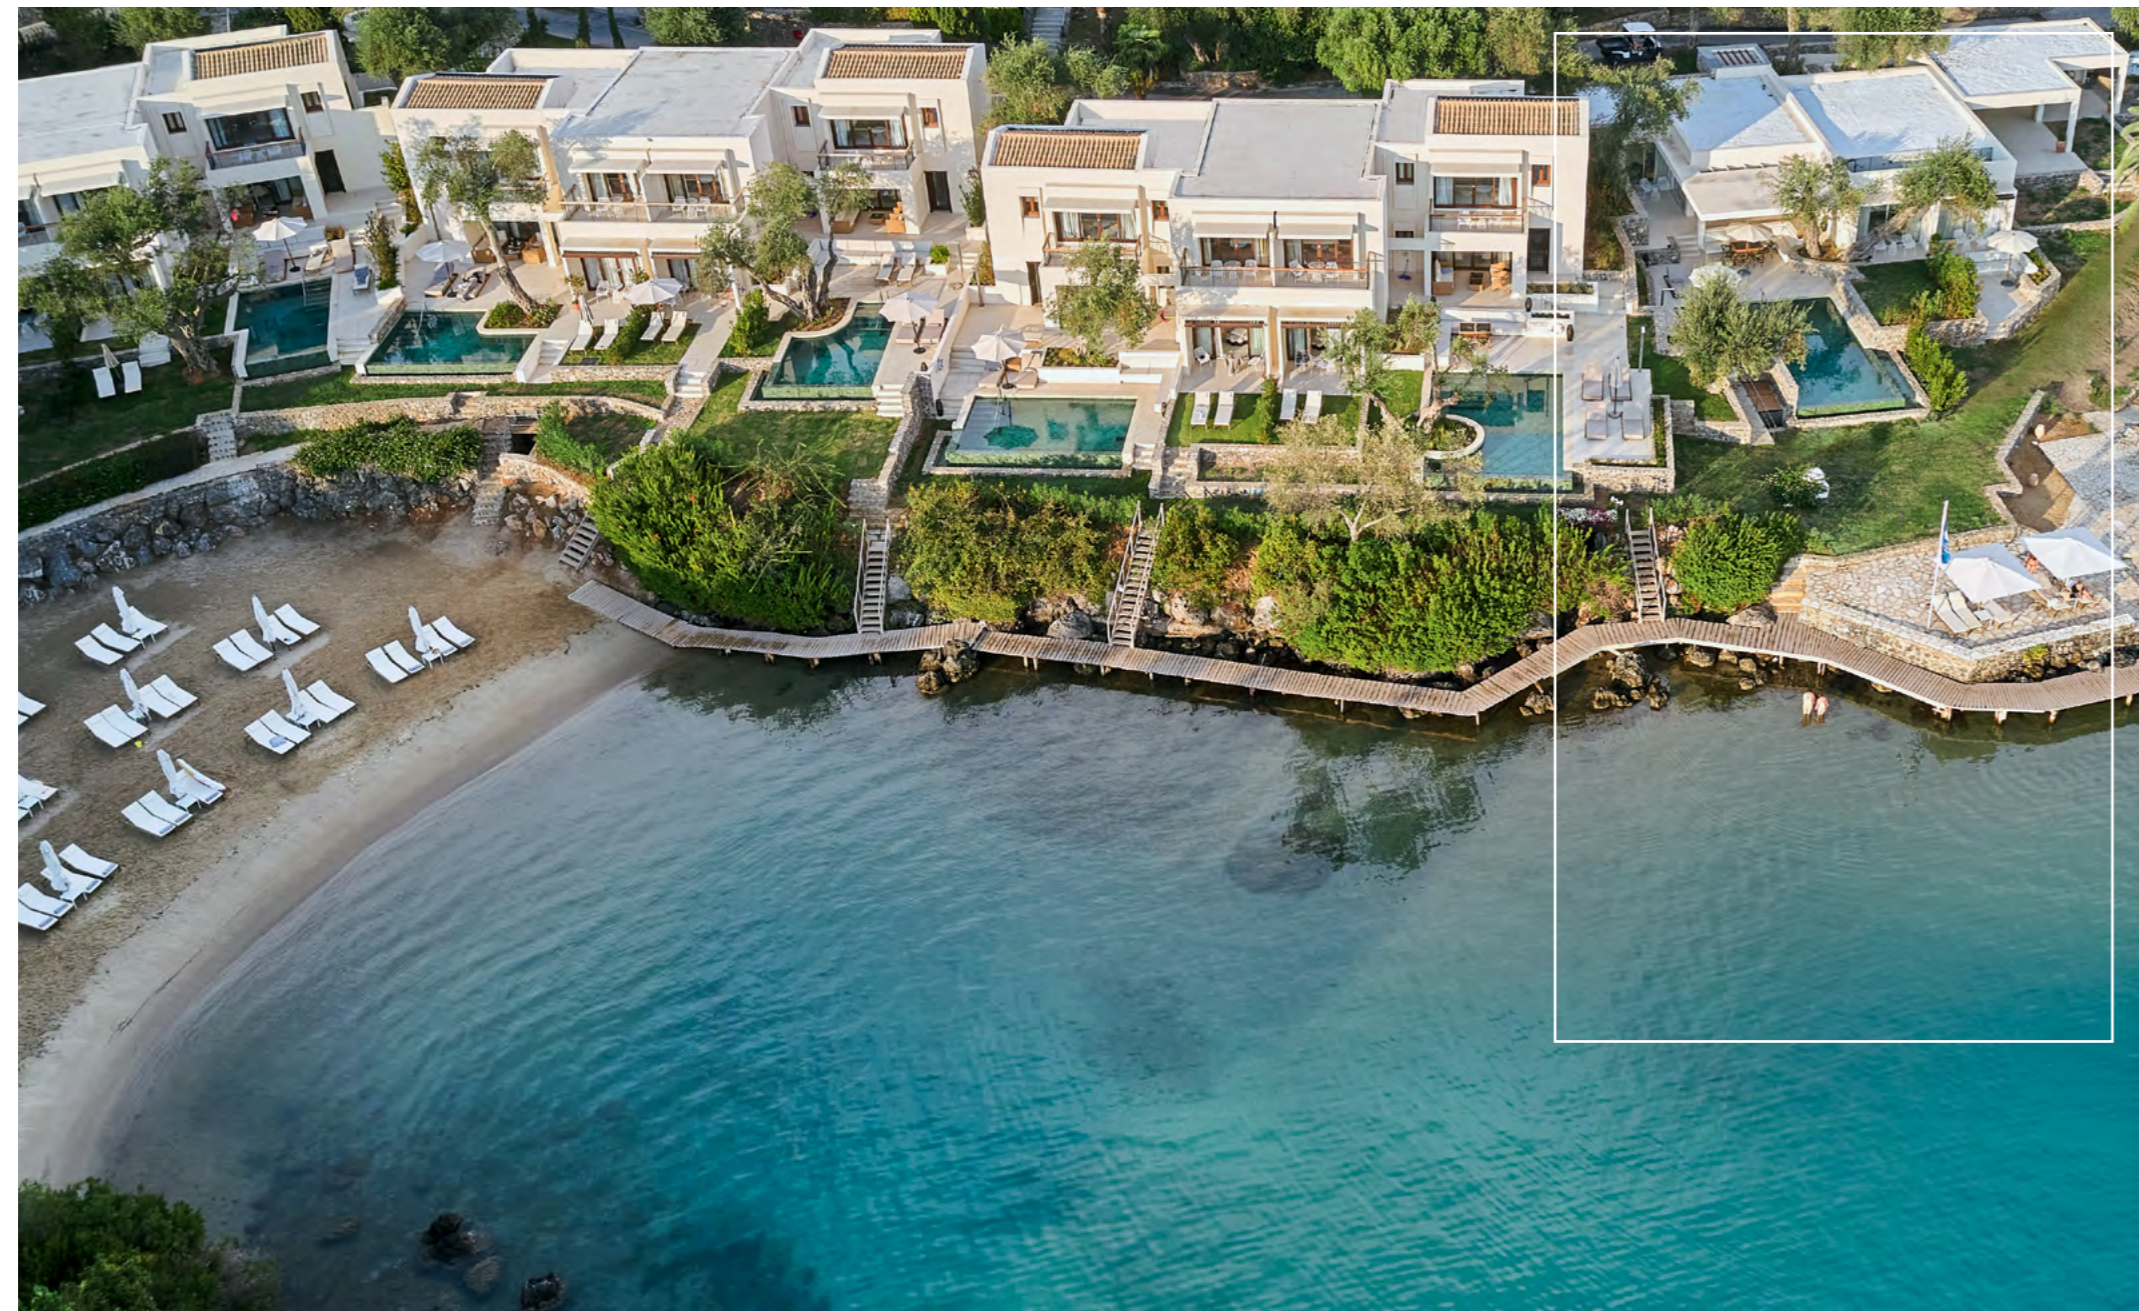

CORFU IMPERIAL

New 3-Bedroom Villa Waterfront

PRIVATE POOL

- **ROOM SIZE** 160m², outdoor: 30-40m²
- **LAYOUT** Ground Floor. 3 Master bedrooms & separate living area
- **LOCATION** Waterfront with direct access to the sea
- **VIEW** Direct Sea View, Corfu town & the Marina
- **SLEEPS** 6 Adults

[VIEW MORE](#)